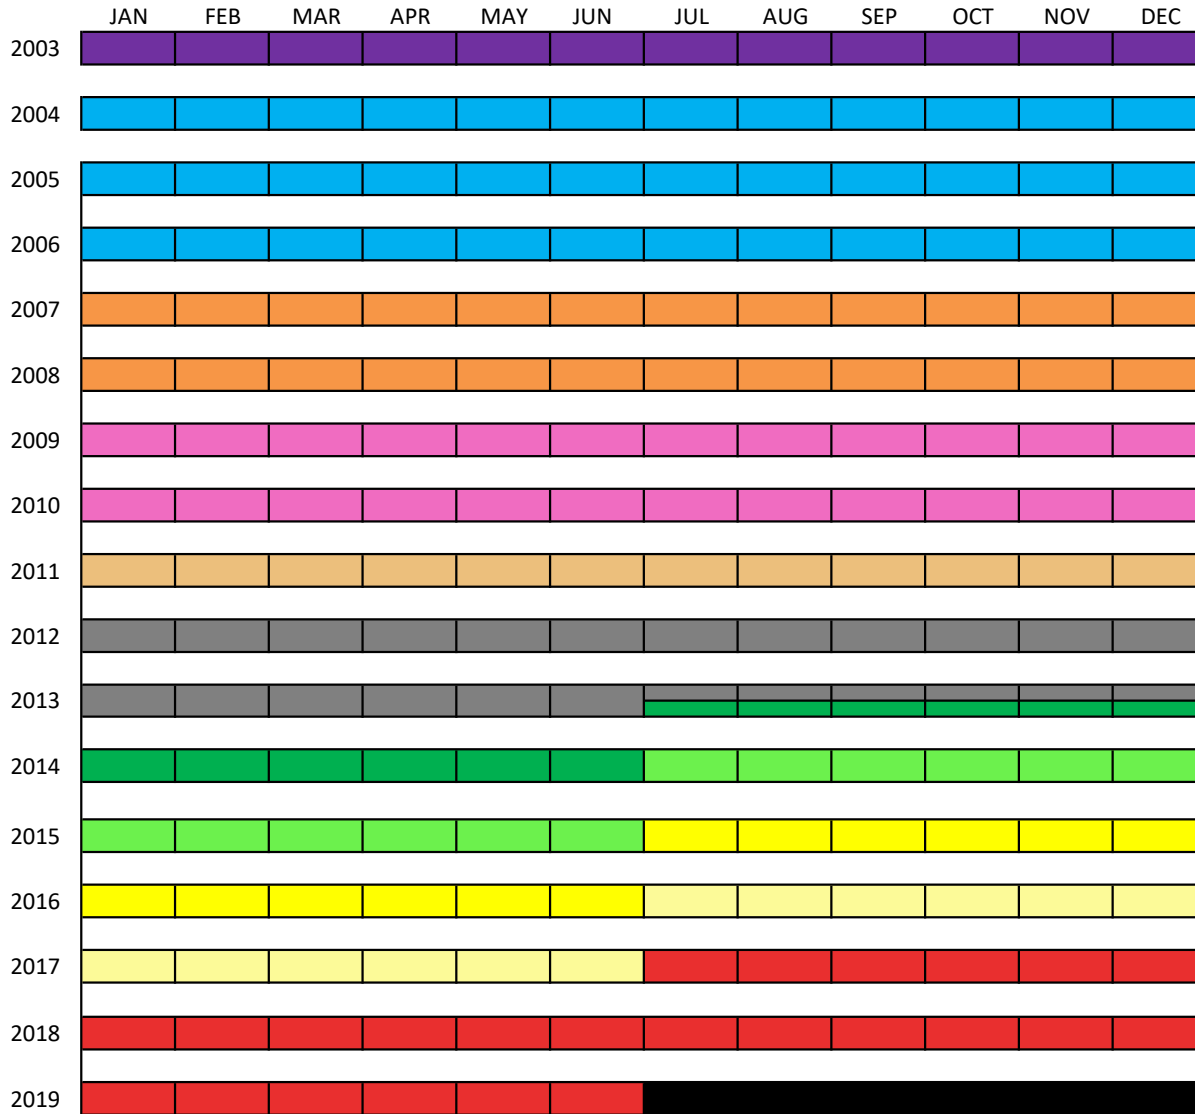

What age group can I play in 2024 (SCHOOL YEAR) 080124

DOB Eligibility	
Open	
21 & Under	
18 & Under	
15 & Under	
13 & Under	
12 & Under	
Year 5 (GO Rules)	
Year 4 (GO Rules)	
Year 3 (SET Rules)	
Year 2 (SET Rules)	
NET Program	

Playing Up Rules	
All players are only allowed to play up <u>one</u> age group without a permit. 18 & U and 21 & U may play up to Opens without a permit.	
Players playing up from NET to SET must apply for a permit! Year 5 players registered in GO must apply for a permit to play up in 12 & unders regardless of school year etc.	
Players turning 15 in the current competition year are allowed to play up to the Open competition but must apply for a permit!	